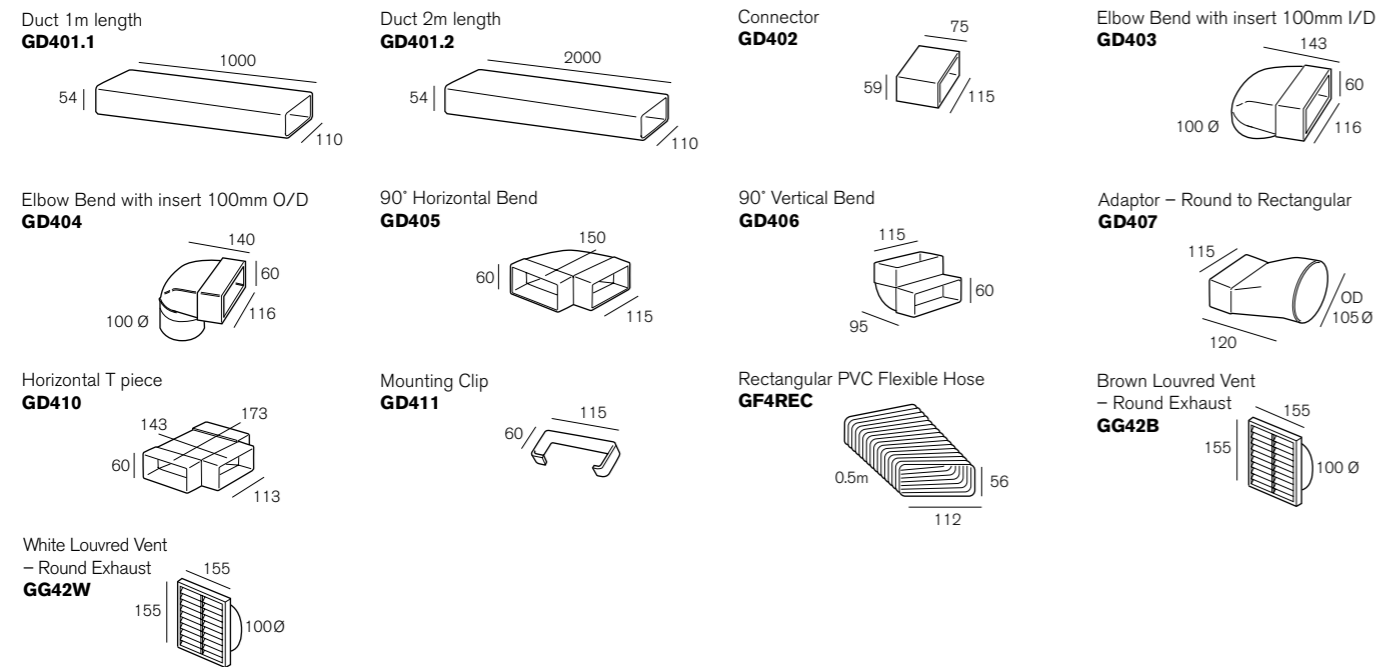

Options

Available in 2 sizes: 110 x 54mm and 204 x 60mm

Airbrick available in brown, terracotta, sand or white.

Material: White PVC

Installation

Cut components to length as required, slide together and pin through mounting straps to ceiling slab. Seal joints with adhesive tape.

Remove anti-backdraught shutters from fans before connection to GD ducting.

System GD4

All measurements in millimetres. External measurements shown / Internal 108 x 52mm.

System GD8

All measurements in millimetres. External measurements shown / Internal 202 x 58mm.

System GD8 - 125mm Rigid Duct

Accessories - System GD4 & GD8

All measurements in millimetres. External measurements shown.