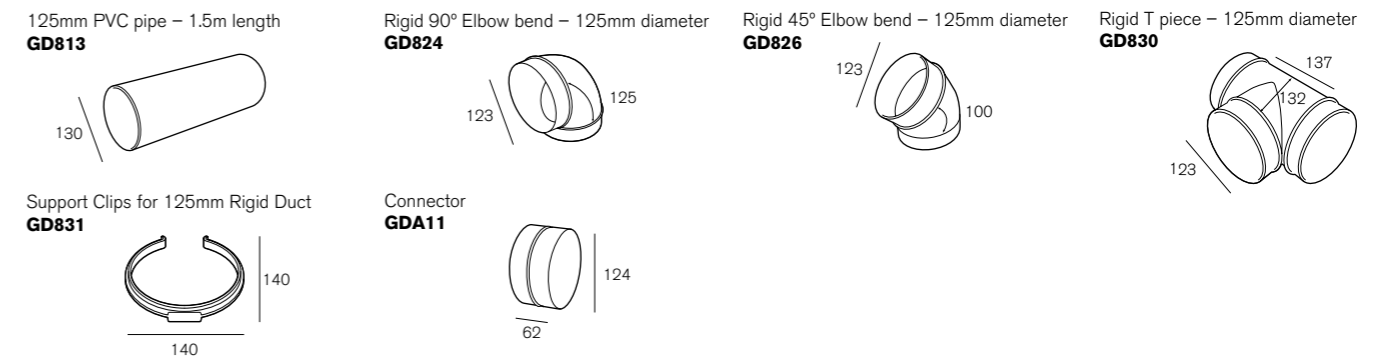

Options

Available in 2 sizes: 110 x 54mm and 204 x 60mm

Airbrick available in brown, terracotta, sand or white.

Material: White PVC

Installation

Cut components to length as required, slide together and pin through mounting straps to ceiling slab. Seal joints with adhesive tape.

Remove anti-backdraught shutters from fans before connection to GD ducting.

System GD4

All measurements in millimetres. External measurements shown / Internal 108 x 52mm.

System GD8

All measurements in millimetres. External measurements shown / Internal 202 x 58mm.

System GD8 - 125mm Rigid Duct

Accessories - System GD4 & GD8

All measurements in millimetres. External measurements shown.