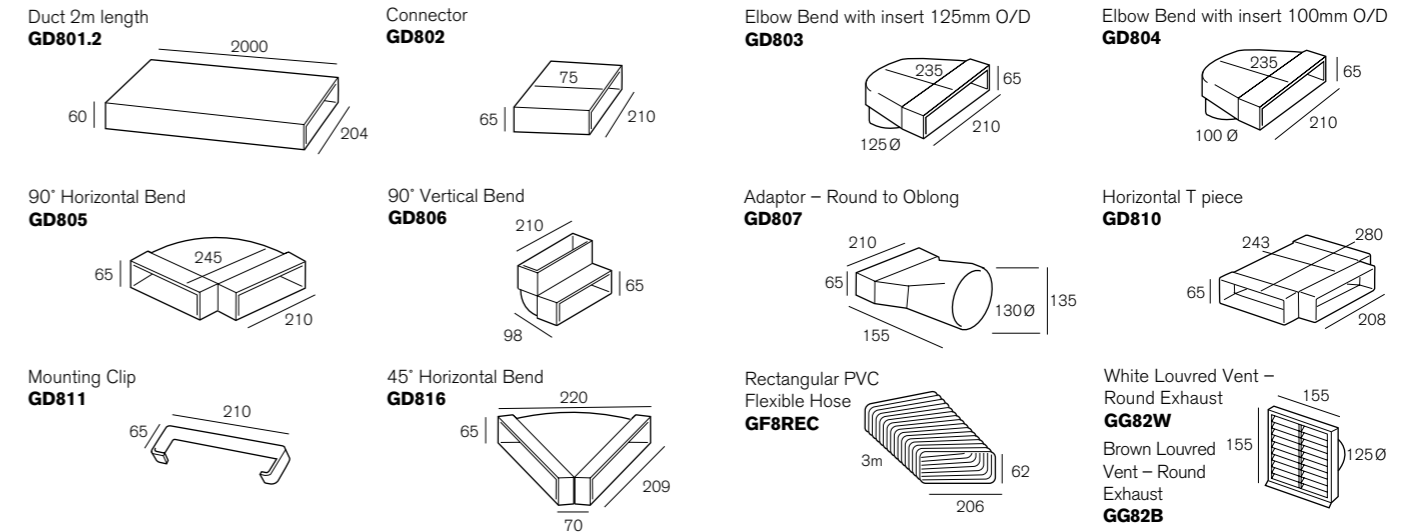

Options

Available in 2 sizes: 110 x 54mm and 204 x 60mm

Airbrick available in brown, terracotta, sand or white.

Material: White PVC

Installation

Cut components to length as required, slide together and pin through mounting straps to ceiling slab. Seal joints with adhesive tape.

Remove anti-backdraught shutters from fans before connection to GD ducting.

System GD4

All measurements in millimetres. External measurements shown / Internal 108 x 52mm.

System GD8

All measurements in millimetres. External measurements shown / Internal 202 x 58mm.

System GD8 - 125mm Rigid Duct

Accessories - System GD4 & GD8

All measurements in millimetres. External measurements shown.